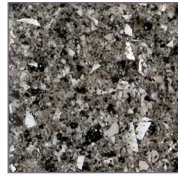

Canyon

Cappuccino

City Gray

Coal

Desert

Kodiak

*Matterhorn

Mont Blanc

Oatmeal

Outback

Pebble

Pecan

*Snow Cloud

Walnut Toffee

Large Particulate Series - 10% Upcharge applies to Modulars and Custom

Alpine

*Boulder

*Frost

Harvest

*Heather

Hickory

Slate

Stone Creek

Florence & Venetian Colors