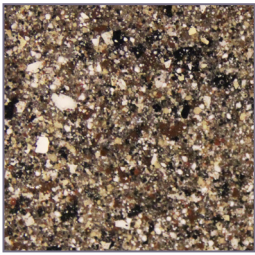

In-Stock Program

Bowl Description	Size	Sink Depth	Color	Finish	Venetian - Marble 3/4" Thick Deck
105 Elegance	37" x 22"	6"	White/White, Snow	Matte	$459.14
105 Elegance	43" x 22"	6"	White/White, Snow	Matte	$517.87
105 Elegance	49" x 22"	6"	White/White, Snow	Matte	$577.45
Set on Side Splash	4" x 22" x 3/4"		White/White, Snow	Matte	$48.86
Bowl Description	Size	Sink Depth	Color	Finish	Roma - Granite 3/4" Thick Deck
105 Elegance	37" x 22"	6"	Heather, Boulder, Frost	Matte	$670.20
105 Elegance	43" x 22"	6"	Heather, Boulder, Frost	Matte	$757.15
105 Elegance	49" x 22"	6"	Heather, Boulder, Frost	Matte	$844.14
Set on Side Splash	4" x 22" x 3/4"		Heather, Boulder, Frost	Matte	$68.78

Stock Colors:

Boulder