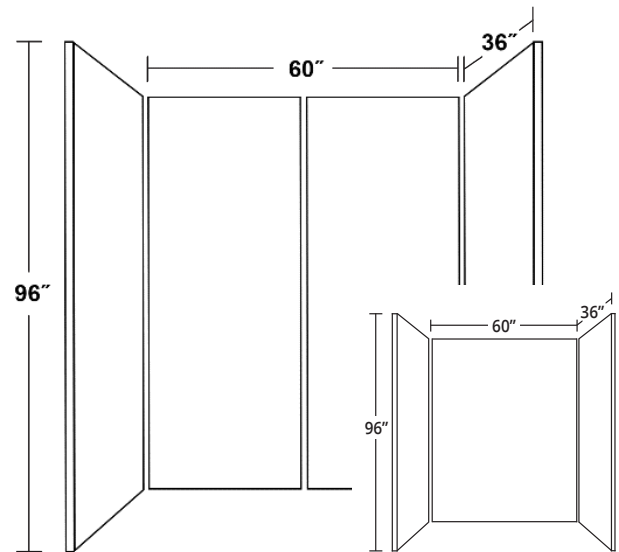

DARLINGTON CHERRY
W7058

****COLOR SAMPLES ARE A REPRESENTATION ONLY. VIEW ACTUAL COLOR SAMPLES PRIOR TO ORDERING****

BATH/SHOWER SURROUNDS

Darlington Cherry W7058

- | Wing Wall: | Back Wall: | Height: |
|------------|------------|---------|
| • 30" | • 30" | • 72" |
| • 32" | • 32" | • 96" |
| • 36" | • 36" | |
| • 48" | • 48" | |
| • 60" | • 60" | |

PANEL CONFIGURATIONS - MADE TO ORDER (M2O)

Wing Wall Panels:

Bullnose Edge + Flat Edge

- The Bullnose Edge is perfect for terminating walls or wing walls.
- Common market sizes of 30, 32, and 36" panel width.

Single Wall Panels:

Bullnose Edge + Bullnose Edge

- With two Bullnose Edges, the ideal panel to feature behind a free standing bathtub or a stand-alone wall.
- Common market sizes of 8, 36, 42, 48, and 60" panel widths.