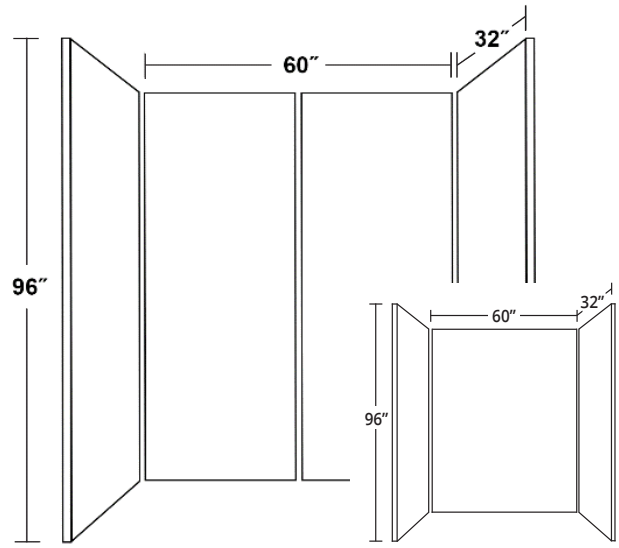

DARLINGTON CHERRY
W7058

****COLOR SAMPLES ARE A REPRESENTATION ONLY. VIEW ACTUAL COLOR SAMPLES PRIOR TO ORDERING****

BATH/SHOWER SURROUNDS

Darlington Cherry W7058

- | Wing Wall: | Back Wall: | Height: |
|------------|------------|---------|
| • 30" | • 30" | • 72" |
| • 32" | • 32" | • 96" |
| • 36" | • 36" | |
| • 48" | • 48" | |
| • 60" | • 60" | |

PANEL CONFIGURATIONS - MADE TO ORDER (M2O)

Wing Wall Panels:

Bullnose Edge + Flat Edge

- The Bullnose Edge is perfect for terminating walls or wing walls.
- Common market sizes of 30, 32, and 36" panel width.

Single Wall Panels:

Bullnose Edge + Bullnose Edge

- With two Bullnose Edges, the ideal panel to feature behind a free standing bathtub or a stand-alone wall.
- Common market sizes of 8, 36, 42, 48, and 60" panel widths.