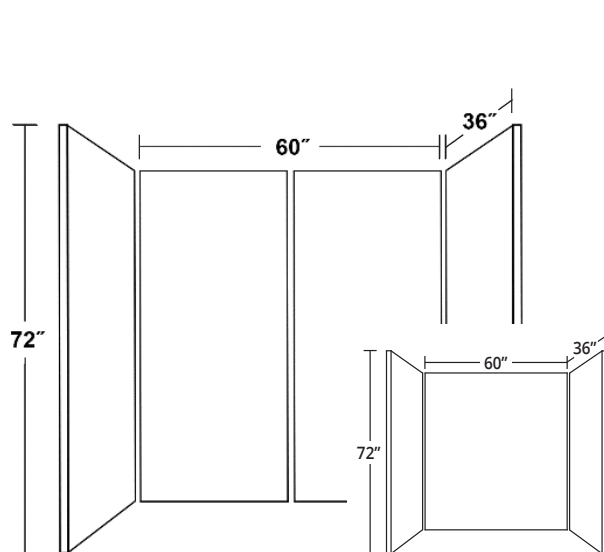

DARLINGTON CHERRY
W7058

****COLOR SAMPLES ARE A REPRESENTATION ONLY. VIEW ACTUAL COLOR SAMPLES PRIOR TO ORDERING****

BATH/SHOWER SURROUNDS

Darlington Cherry W7058

- | Wing Wall: | Back Wall: | Height: |
|------------|------------|---------|
| • 30" | • 30" | • 72" |
| • 32" | • 32" | • 96" |
| • 36" | • 36" | |
| • 48" | • 48" | |
| • 60" | • 60" | |

PANEL CONFIGURATIONS - MADE TO ORDER (M2O)

Wing Wall Panels:

Bullnose Edge + Flat Edge

- The Bullnose Edge is perfect for terminating walls or wing walls.
- Common market sizes of 30, 32, and 36" panel width.

Single Wall Panels:

Bullnose Edge + Bullnose Edge

- With two Bullnose Edges, the ideal panel to feature behind a free standing bathtub or a stand-alone wall.
- Common market sizes of 8, 36, 42, 48, and 60" panel widths.