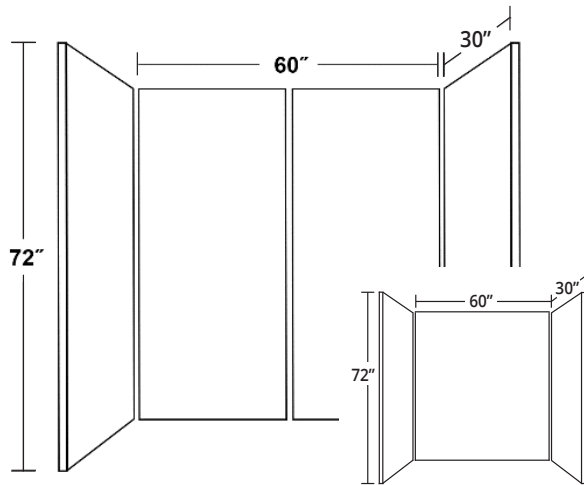

DARLINGTON CHERRY
W7058

****COLOR SAMPLES ARE A REPRESENTATION ONLY. VIEW ACTUAL COLOR SAMPLES PRIOR TO ORDERING****

BATH/SHOWER SURROUNDS

Darlington Cherry W7058

- | Wing Wall: | Back Wall: | Height: |
|------------|------------|---------|
| • 30" | • 30" | • 72" |
| • 32" | • 32" | • 96" |
| • 36" | • 36" | |
| • 48" | • 48" | |
| • 60" | • 60" | |

PANEL CONFIGURATIONS - MADE TO ORDER (M2O)

Wing Wall Panels:

Bullnose Edge + Flat Edge

- The Bullnose Edge is perfect for terminating walls or wing walls.
- Common market sizes of 30, 32, and 36" panel width.

Single Wall Panels:

Bullnose Edge + Bullnose Edge

- With two Bullnose Edges, the ideal panel to feature behind a free standing bathtub or a stand-alone wall.
- Common market sizes of 8, 36, 42, 48, and 60" panel widths.