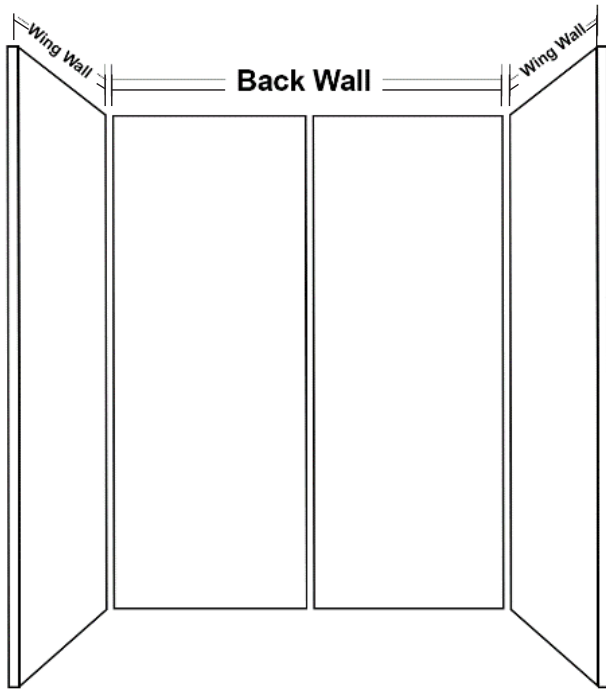

DARLINGTON CHERRY
W7058

****COLOR SAMPLES ARE A REPRESENTATION ONLY. VIEW ACTUAL COLOR SAMPLES PRIOR TO ORDERING****

BATH/SHOWER SURROUNDS

Darlington Cherry W7058

- | Wing Wall: | Back Wall: | Height: |
|------------|------------|---------|
| • 30" | • 30" | • 72" |
| • 32" | • 32" | • 96" |
| • 36" | • 36" | |
| • 48" | • 48" | |
| • 60" | • 60" | |

Single Wall Panels:

Bullnose Edge + Bullnose Edge

- With two Bullnose Edges, the ideal panel to feature behind a free standing bathtub or a stand-alone wall.
- Common market sizes of 8, 36, 42, 48, and 60" panel widths.